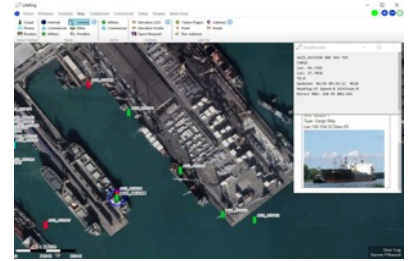

Breakthrough - Mini JADC2 Laptop C5ISR System

In use at JCS J6 Lab and Northrop / Provides Joint Service COP

PCs / Phones/ Watches

400 Console System

Satellite Imagery /ELINT

Developed cooperation with the JCS J6 Lab