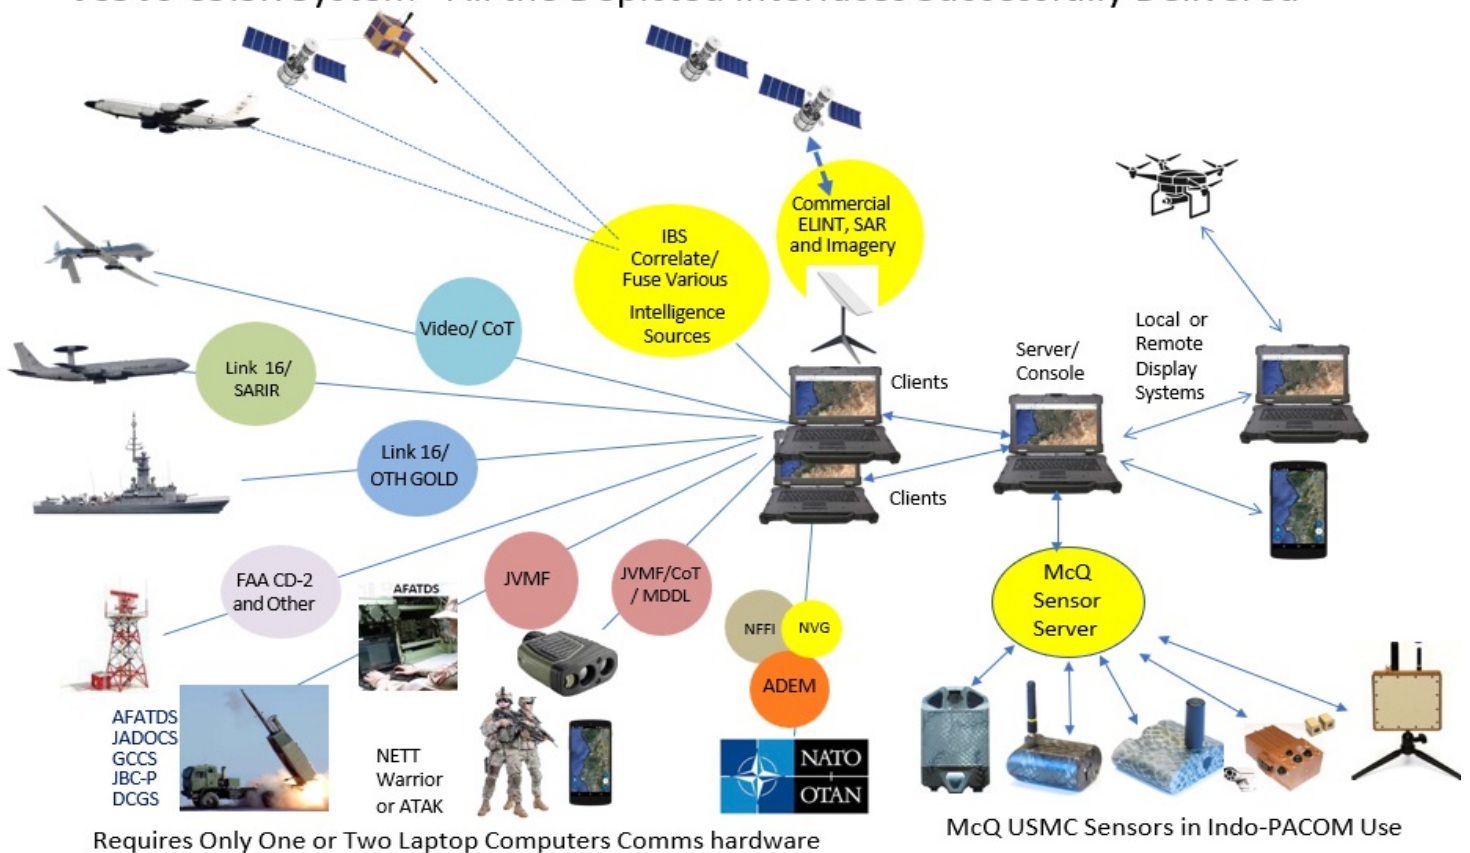

JCS J6 C5ISR System - All the Depicted Interfaces Successfully Delivered

Evaluation copies available from AGIS Inc. (92 Lighthouse Dr. Jupiter, FL 33469

Contact Cap Beyer, 561 7444 3213, beyerm@agisinc.com or George Barros 703

947 7818 gbarros@agisinc.com