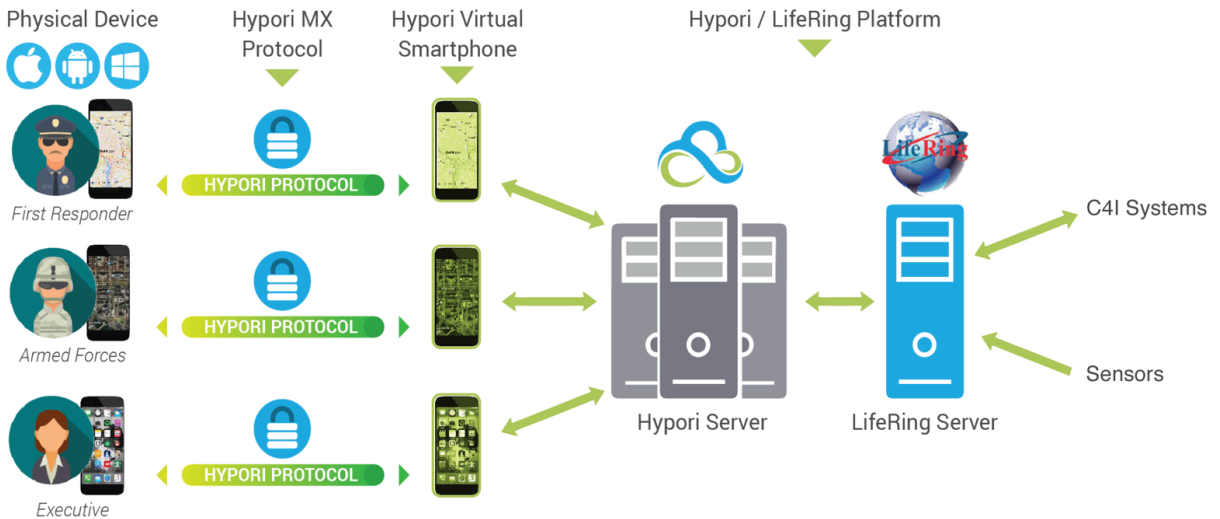

## COMMON OPERATIONAL PICTURE

VOLUME 2, ISSUE 8  
MARCH- APRIL 2017

The latest versions of  
LifeRing are now  
available for  
download at  
[agisinc.com/download](http://agisinc.com/download)

### AGIS Teams with HYPORI for a Secure Mobile Android Command and Control Solution Unique Solution Features of LifeRing on the Hypori Platform.

- ◆ The LifeRing Android and iPhone Smartphone software is accessed from the LifeRing Server and is never physically on the Smartphone.
- ◆ The LifeRing mobile app can be streamed, via the Hypori Virtual Smartphone, to an iOS or Android Smartphone or tablet.
- ◆ LifeRing Common Operational Picture (COP), geo-positioned photos, and all tactical mission data is stored on secure servers, leaving no data-at-rest on the mobile endpoint.
- ◆ All LifeRing communication can be audited, including telemetry logging, with full visibility and control.
- ◆ Simplify mobility for IT, streamline the development, deployment, testing, and support of LifeRing capabilities with a single, centralized mobile OS version on persistent Virtual Smartphones.
- ◆ Leverage the power of the data center to send COP to Military Personnel and First Responders more quickly by just sending the streaming picture.
- ◆ All data is double AES-256 bit Encrypted; once by LifeRing and then by Hypori.
- ◆ NATO and C4I interoperability is provided by the LifeRing Server.

### SEE LIFERING IN ACTION

Check out our latest demo simulation video online at [agisinc.com](http://agisinc.com) showing a potential threat scenario and the use of LifeRing between a Command and Control Center and soldiers in the field.